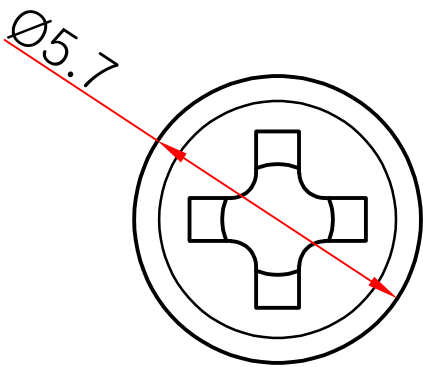

Drawing Name :

A322

DESCRIPTION
Screw, M3 x 8

MATERIAL
SUS