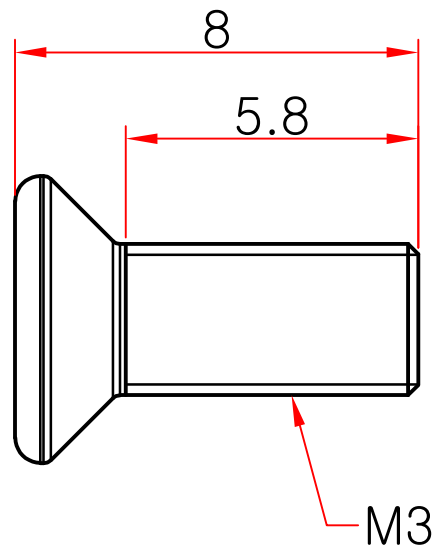

Drawing Name :

A322

DESCRIPTION
Screw, M3 x 8

MATERIAL
SUS